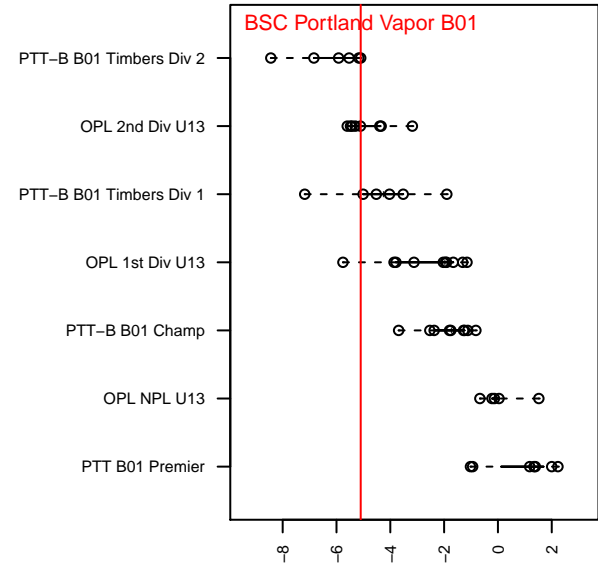

# BSC Portland Vapor B01

Bridlemile SC Portland  
Portland, OR  
B01 total strength=575  
attack=0.76 defense=0.28  
fall league = PTT-B B01 Timbers Div 2

alt names used:  
BSC Portland 01B Vapor

Venues played:  
2014 PTT-B B01 Timbers Div 2

**attack and defense variance (black dot)  
relative to other teams  
and top 10 in region**

**attack and defense rating  
relative to others at age  
and all opponents in last 13 months**

**Performance relative to 13 month average**

**Performance relative to 13 month average**

<b>date</b>	<b>home</b>		<b>away</b>		<b>venue</b>	<b>pred.home</b>	<b>pred.away</b>
2014-10-12	BSC Portland Vapor B01	3	PCU Black B01	3	2014 PTT-B B01 Timbers Div 2	2.61	1.94
2014-10-05	BSC Portland Vapor B01	1	Westside Timbers Mundial B01	2	2014 PTT-B B01 Timbers Div 2	2.46	2.34
2014-10-04	CSC Storm White B01	1	BSC Portland Vapor B01	6	2014 PTT-B B01 Timbers Div 2	0.55	5.57
2014-09-28	PYSA Thunderbolts B01	1	BSC Portland Vapor B01	3	2014 PTT-B B01 Timbers Div 2	1.55	5.18
2014-09-21	Westside Timbers Mundial B01	2	BSC Portland Vapor B01	2	2014 PTT-B B01 Timbers Div 2	2.34	2.46
2014-09-20	BSC Portland Vapor B01	8	CSC Storm White B01	1	2014 PTT-B B01 Timbers Div 2	5.57	0.55
2014-09-07	Washington Timbers Crimson B01	2	BSC Portland Vapor B01	1	2014 PTT-B B01 Timbers Div 2	2.46	2.15
2014-09-06	BSC Portland Vapor B01	6	LCYSA Osprey B01	2	2014 PTT-B B01 Timbers Div 2	4.01	2.27